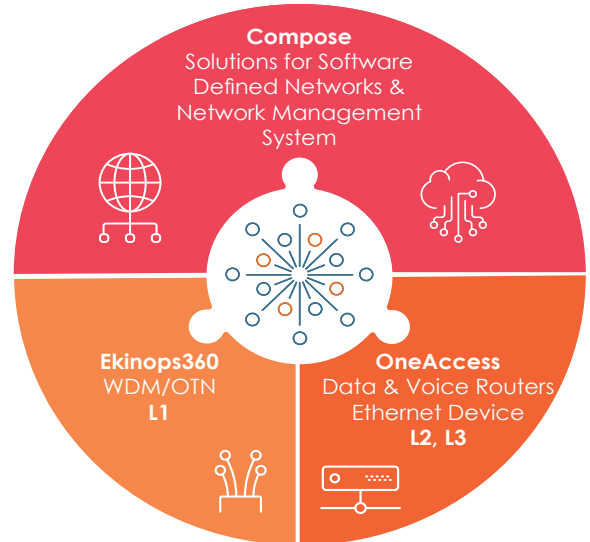

Ekinops360 provides agile solutions to deliver ultra-low latency and high capacity for all transport segments: Metro, Enterprise, Sub-marine, Long-haul.

OneAccess provides agility, performance and flexibility to the edge with devices & multi-services software that support corporate branch deployment.

Compose adds value to networks through a software-defined approach. Compose augments networks with, amongst others, virtualized services, SD-WAN, and security.

Innovative

- ~460 staff - 50% within R&D
- 6 R&D centers: 3 x France, Belgium, Brazil and India
- Virtualization pioneer
- Turning networks "software-defined" and highly scalable, from level 1 to 3
- Advancing high-speed optics through multiple consortia projects with industry and university research eco-system partners